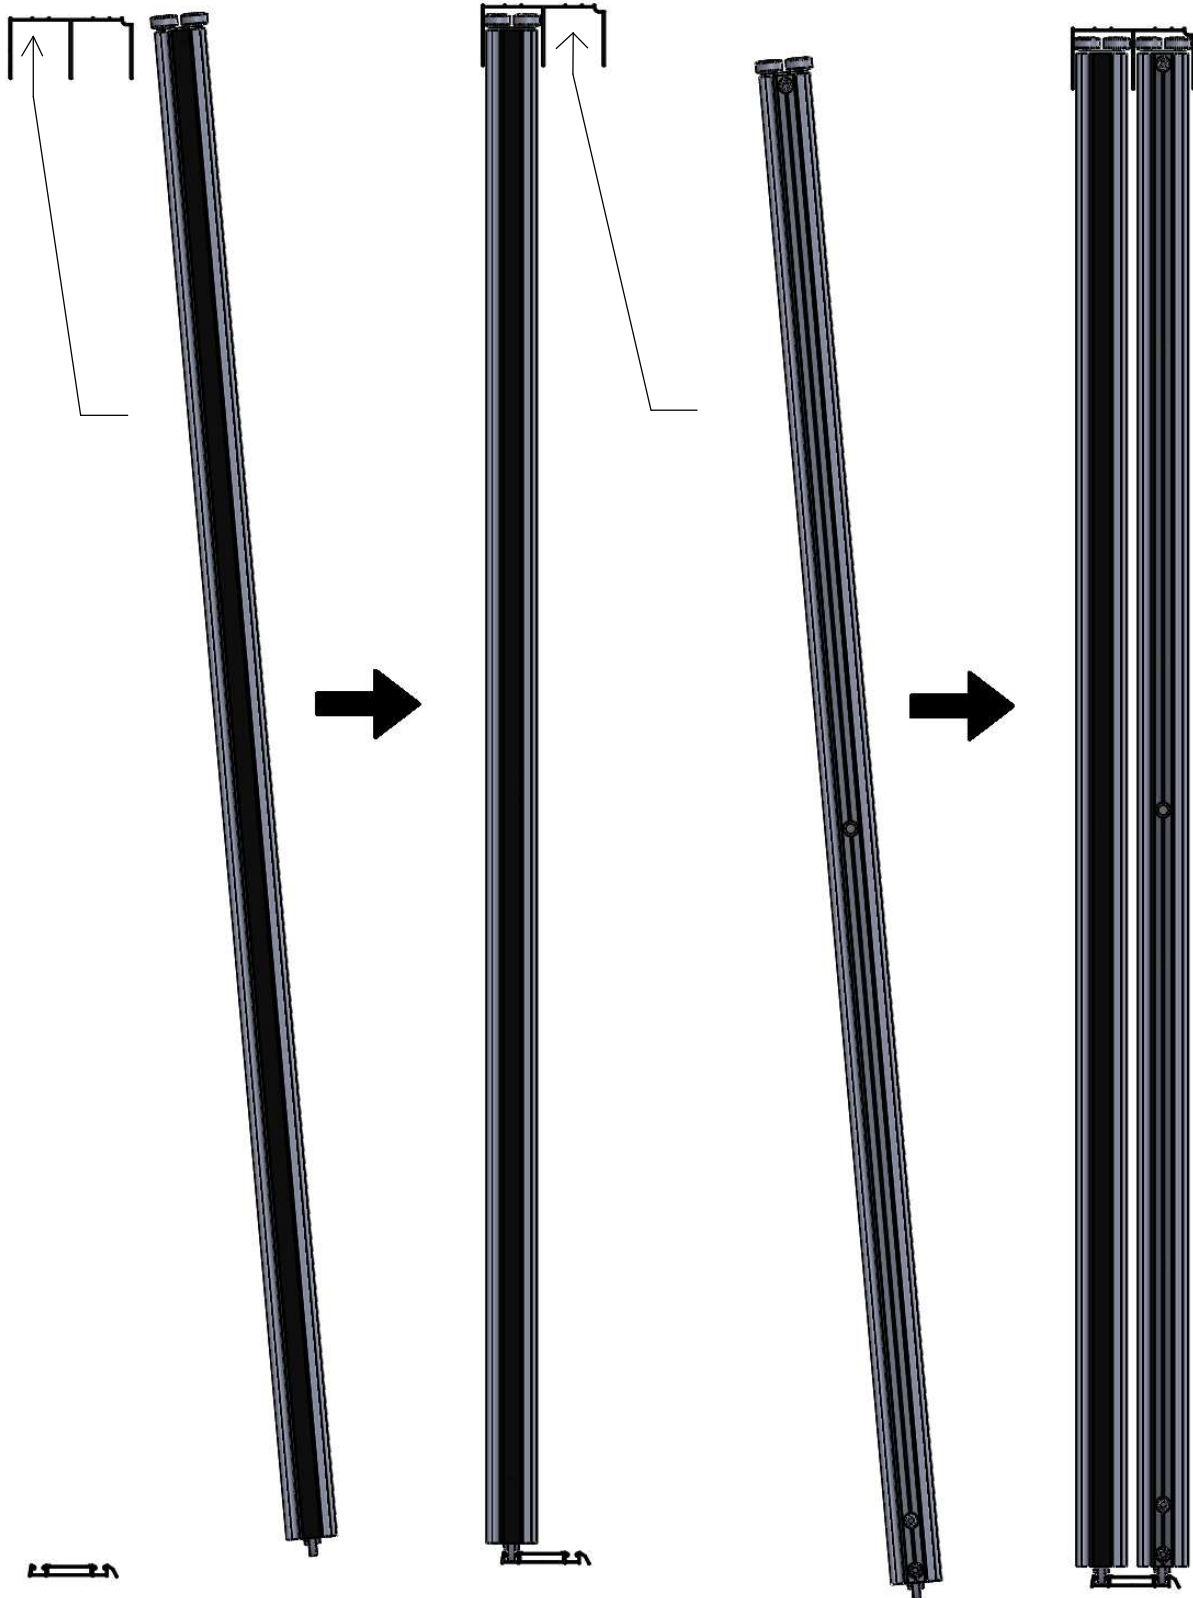

15 1 pc

16 2 pcs

13

2

3

15

1

14

Door leaf installation

for Precision Line standard systems

ALVE
components

Tracks offset information

for Precision Line standard systems

ALVE
components

v.1

v.2