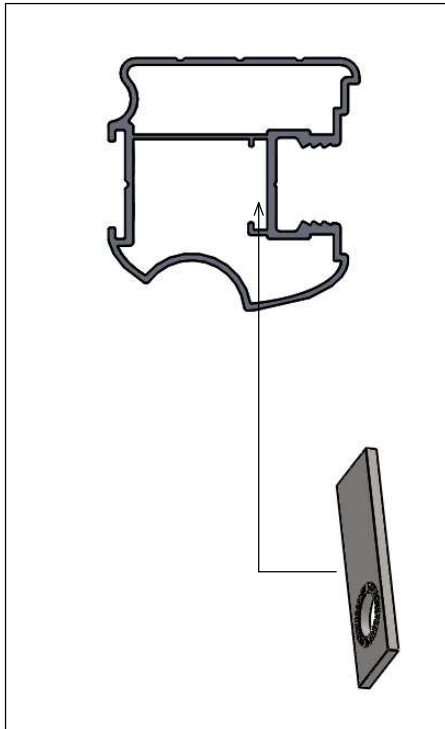

9 2 pcs

10 4 pcs

11 2 pcs

12A 1 pc

12B 1 pc

12C 1 pc

Assembly manual

for Precision Line standard systems

ALVE
components

for Precision Line standard systems

ALVE
components

Door leaf installation

for Precision Line standard systems

ALVE
components

13 1 pc

14 1 pc