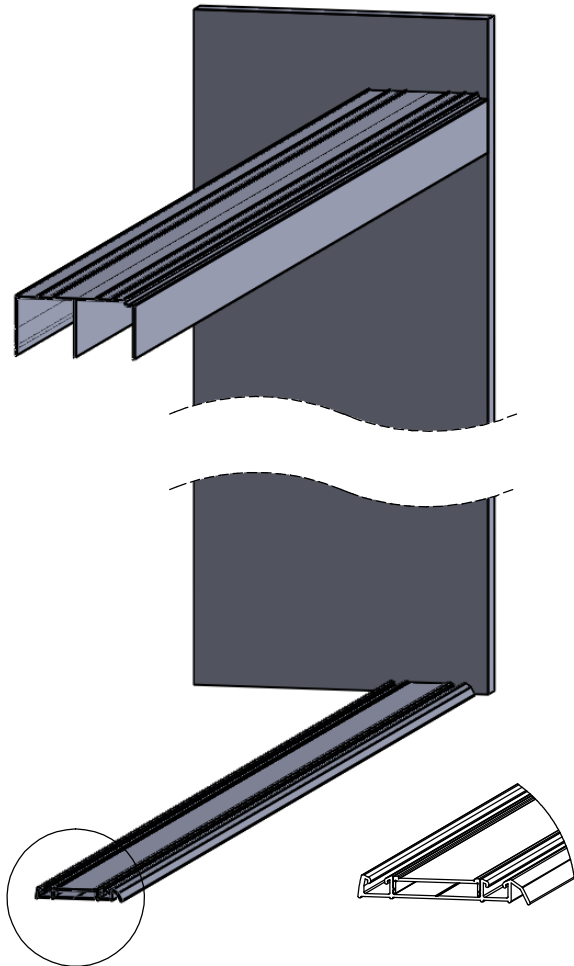

Door leaf installation

for Precision Line standard systems

ALVE
components

Tracks offset information

for Precision Line standard systems

ALVE
components

v.1

v.2